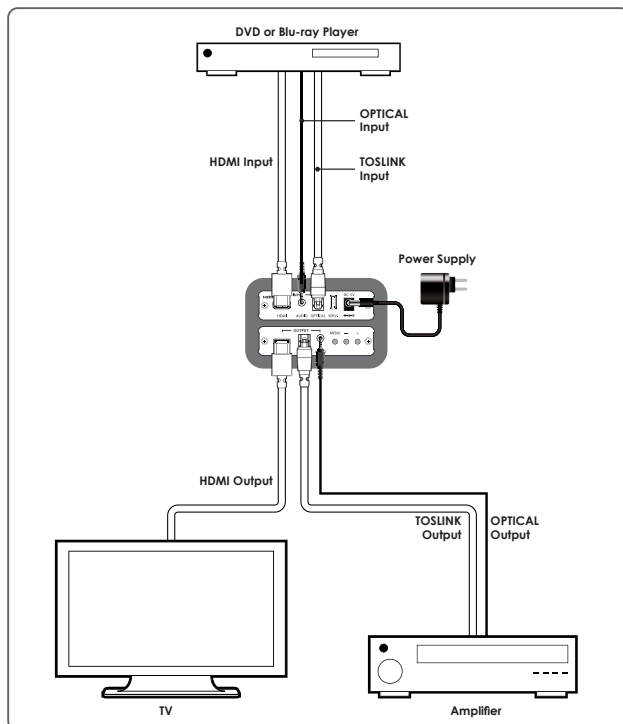

This is a compact yet versatile HDMI to HDMI Scaler Box. It accepts HDMI input with a separate Toslink or analog audio and scale it to HDMI output (at a number of selectable resolutions) with additional Toslink and analog audio output. This Scaler Box has a comprehensive OSD menu that allows user to select a variety of output resolutions and adjust for best picture quality. It is ideal for using between incompatible HDMI source and display by changing picture resolution and frame rate of HDMI source to match the native resolution of the HDMI display.

PANELS

DIAGRAM

FEATURES

- Supports full range of PC resolution from VGA ~ WUXGA (RB) and HD resolution from 480i~1080p
- Automatically detect the factory setting of the connected display and output the corresponding resolution and refresh rate, when the NATIVE output is selected
- Supports 50/60Hz frame rate conversion
- Supports 3-D motion video adaptive, 3-D de-interlacing, and 3:2/2:2 pull-down detection and recovery
- Provides output picture adjustment on contrast, brightness, hue, saturation, sharpness, RGB (color tone) level and aspect ratio size
- Supports stereo LPCM analog/digital audio input and stereo LPCM analog/digital output by selecting among the audio input sources in the OSD menu and simultaneously output to HDMI, Optical and phone jack

SPECIFICATIONS

Interfaces

Input Port	1 HDMI 1 Analog Stereo (3.5mm) 1 TOSLINK (Optical) 1 USB (service only)
Output Port	1 HDMI 1 TOSLINK (Optical) 1 Analog Stereo (3.5mm)

Video

HDMI Compliance	HDMI 1.3(DVI 1.0)
HDCP Compliance	HDCP 1.4
Input Signal Type	1080p60
Output Signal Type	1080p60

Resolutions

Maximum Input	HDMI	1920×1080p@60 1920×1200p@60RB
Maximum Output	HDMI	1920×1080p@60 1920×1200p@60RB

Power

Power Supply	5V/2.6A DC (US/EU standards, CE/FCC/UL certified)
Power Consumption	5.5W

Enclosure